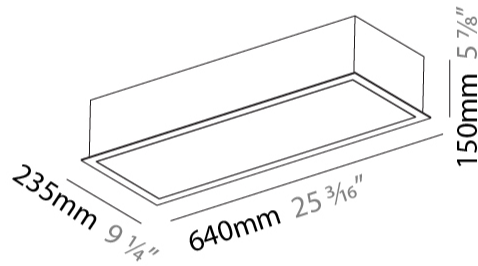

GENERAL

Series: Pi2
Subseries: Pi2 Whiteline
Brand: Prolicht
Division: Architectural
Mounting Type: Recessed
Mounting Location: Ceiling

PHYSICAL

Shape: Rectangle
Length (mm): 640
Length (in): 25 3/16
Width (mm): 235
Width (in): 9 1/4
Depth (mm): 150
Depth (in): 5 7/8
Ceiling Thickness (mm): 10 / 12.5 / 15 / 25 / 30
Ceiling Thickness (in): 3/8 or 1/2 or 9/16 or 1 or 1 3/16
Min. Recessing Depth (mm): 160
Min. Recessing Depth (in): 6 1/8
Light Distribution: Direct
Weight (kg): 4.274
Weight (lbs): 9.40
Diffuser: PMMA - Opal or Micro-Prism
Fixture Finish: SSR / BKV / CWI / CRY / HAB / UFT / ITA / RUA / FTG / MYG / LOD / PUS / FRO / FUP / KIA / POP / BLS / SPG / MEY / GOH / GUM / CHC / COM / ABZ / JAG / OBR / MOS / ROR
Fixture Material: Aluminum
Cut-out Measurements: 625mm / 24 5/8" x 220mm / 8 11/16"

ELECTRICAL

Lamp Type: LED (Zhaga Standard)
Total Output Wattage (W): 19
Dimming: Tri-Mode (Non-Dimming and Phase Dimming (120Vac only) and 0-10V Dimming)
Driver Included: Yes
Driver Location: Integrated
Driver Type: Constant Current - Universal
Driver Class: Class 2
Input Voltage (V): 120 - 277
Constant Current (MA): 500

LED

Color Temperature (°K): 3000 / 3500 / 4000
Max. Delivered Lumen (lm): 1430 / 1539 / 1570
CRI: >80 CRI
Efficiency (%): 0.516
Lamp Life (hrs): 50000

OPTICAL

RATINGS AND CERTIFICATIONS

Certified By: Certified for North American Standards
IP rating: IP20